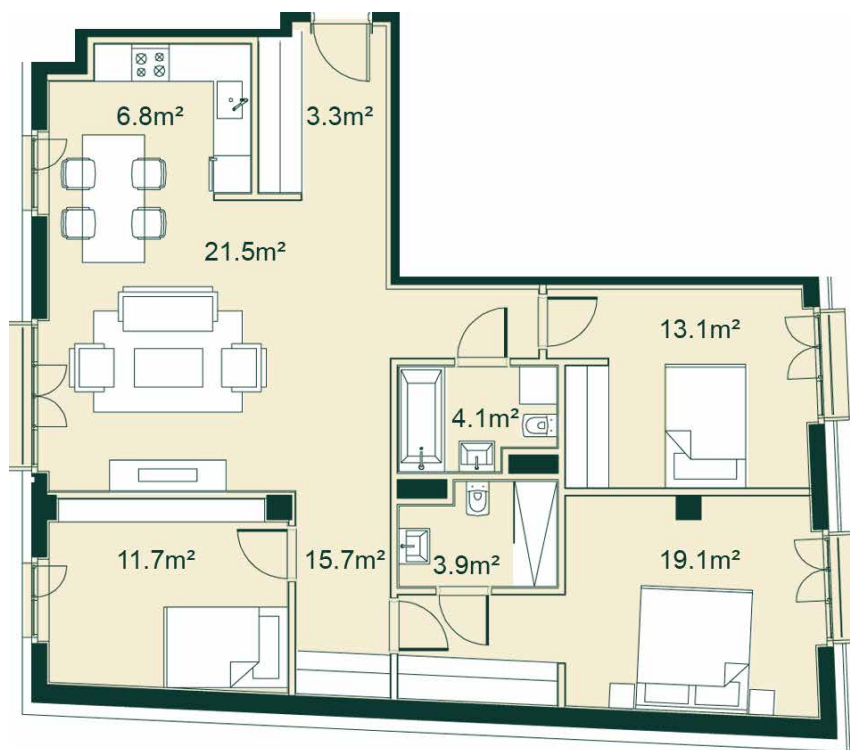

APARTMENT No 11

4th floor

Total area 99.1 m²
Rooms 4

0 1 2 3 4 5m